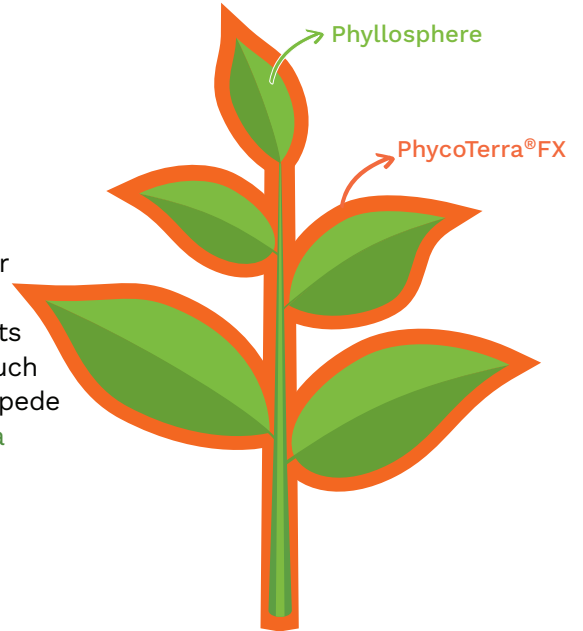

# PhycoTerra<sup>®</sup>FX

**A GROUND-BREAKING MICROALGAL FOLIAR TREATMENT THAT DELIVERS A SUPERIOR FOOD SOURCE TO YOUR CROP'S PHYLLOSPHERE**

The phyllosphere plays a vital role as the frontline defense against environmental stressors, essential for sustaining processes like photosynthesis, biomass production, and reproduction within plants. Despite its significance, the leaf's surface presents challenges such as limited food sources and harsh conditions that impede the survival of essential microbes. PhycoTerra<sup>®</sup>FX, is a solution designed to feed and activate this unique foliar microbial community.

- Applied foliar at low rates
- Compatible with other crop inputs, including herbicides and fungicides
- Stable with an exceptional shelf life

Available in 2.5 gallon jugs (two jugs per case) and 250 gallon totes.